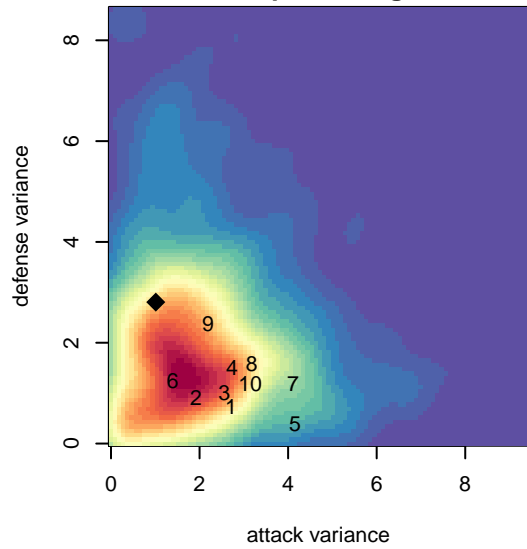

BIFC White B03

Bainbridge Island FC
 Bainbridge Island, WA
 B03 total strength=635
 attack=0.56 defense=0.57
 fall league = NPSL Div 3 (03) U14

alt names used:
 Bainbridge Island FC White B03
 Bainbridge Island FC White B03
 BIFC B03 White
 Bainbridge Island FC B03 White

Venues played:
 2016 Skagit Firecracker Silver U14
 2016 Seattle United Cup BU14 Silver
 2016 Island Cup BU13-14 Silver
 2016 NPSL Division 3 (03) U14

**attack and defense variance (black dot)
relative to other teams
and top 10 in region**