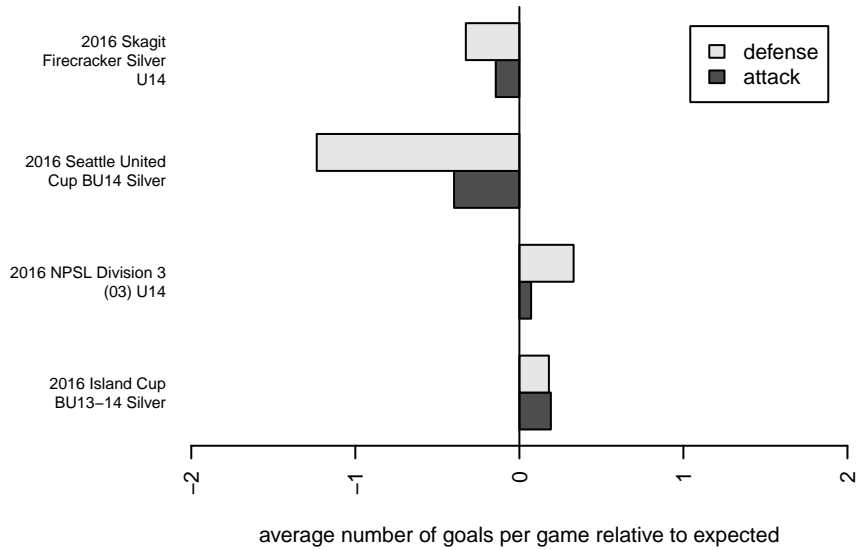

Performance relative to 13 month average