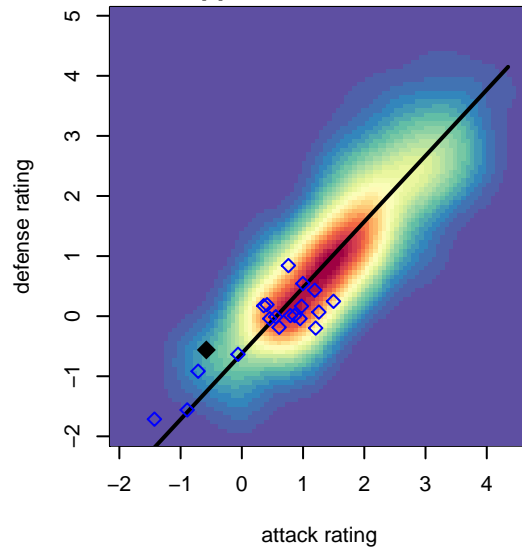

**attack and defense rating
relative to others at age
and all opponents in last 13 months**