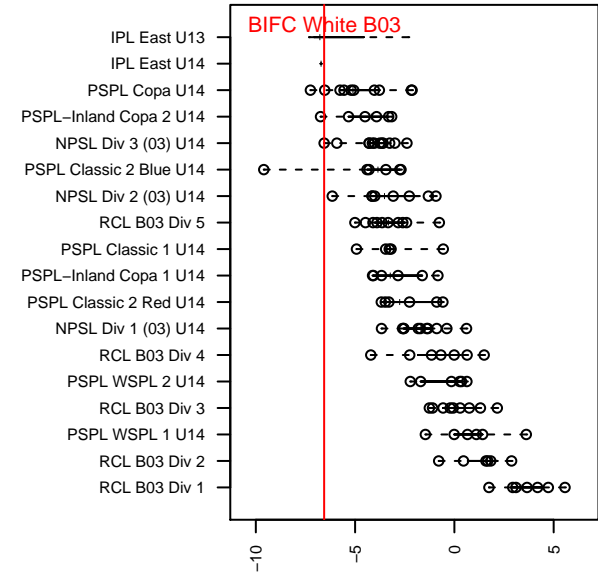

**attack and defense rating
relative to others at age
and all opponents in last 13 months**