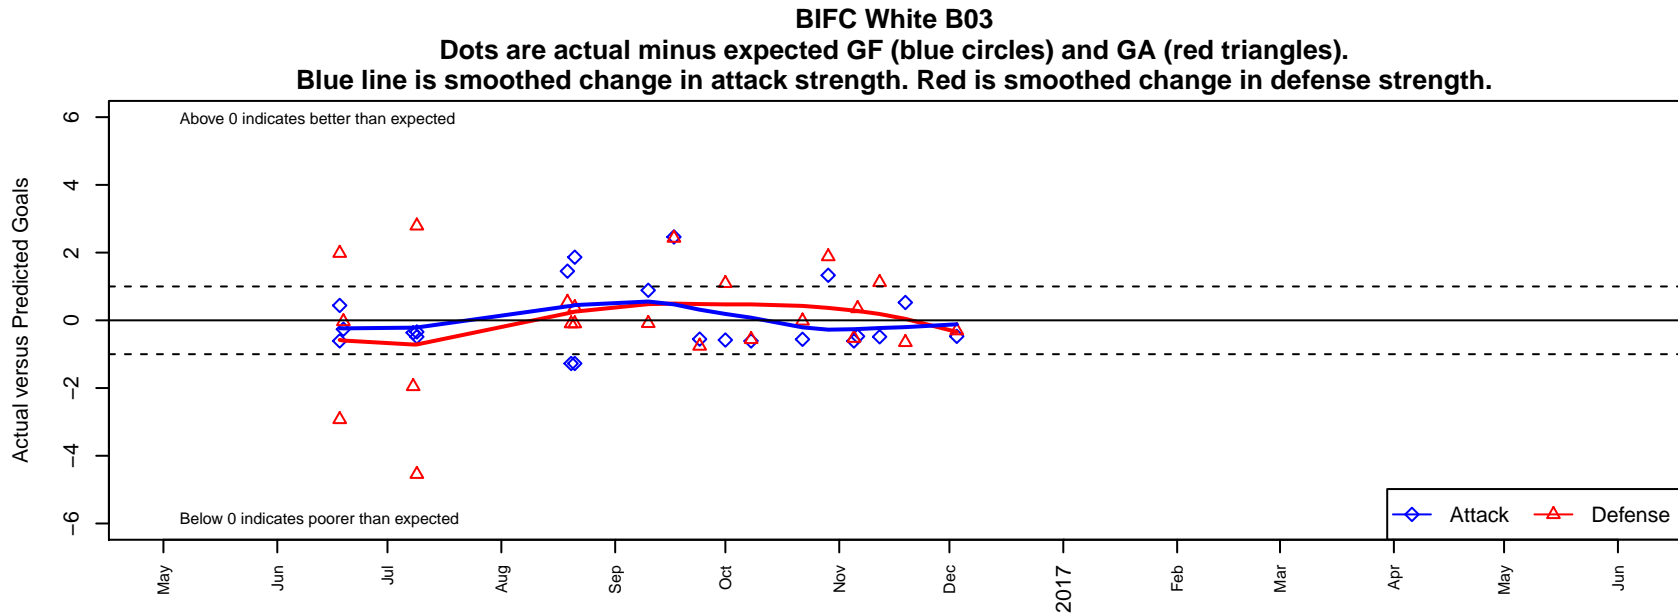

BIFC White B03

Bainbridge Island FC
 Bainbridge Island, WA
 B03 total strength=635
 attack=0.56 defense=0.57
 fall league = NPSL Div 3 (03) U14

alt names used:
 Bainbridge Island FC White B03
 Bainbridge Island FC White B03
 BIFC B03 White
 Bainbridge Island FC B03 White

Venues played:
 2016 Skagit Firecracker Silver U14
 2016 Seattle United Cup BU14 Silver
 2016 Island Cup BU13-14 Silver
 2016 NPSL Division 3 (03) U14

**attack and defense variance (black dot)
relative to other teams
and top 10 in region**